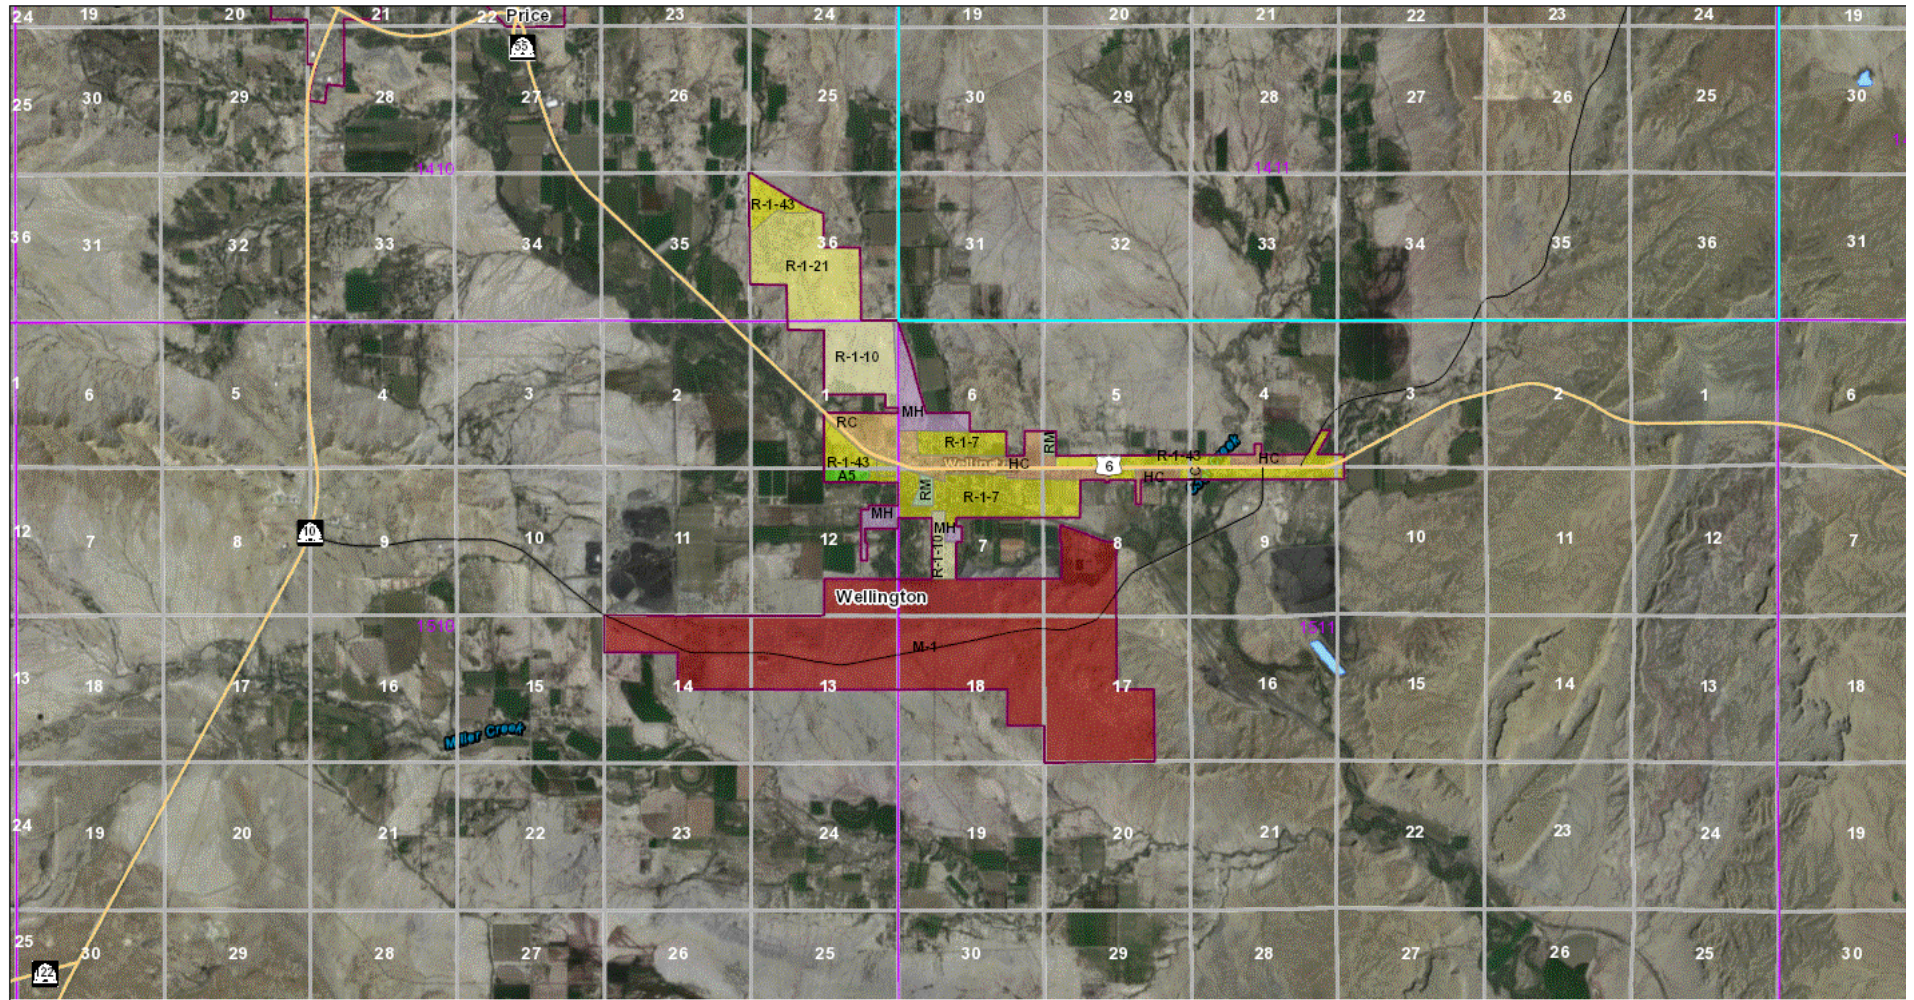

Wellington City Zoning Map

December 23, 2016

Major Roads

- County
- FEDERAL
- STATE
- Cities
- Townrange

- Sections
- Waterbodies
- **Wellington Zoning**
- MH
- R-1-10
- R-1-21
- R-1-43
- R-1-7
- RC
- A5
- HC
- M-1
- RM